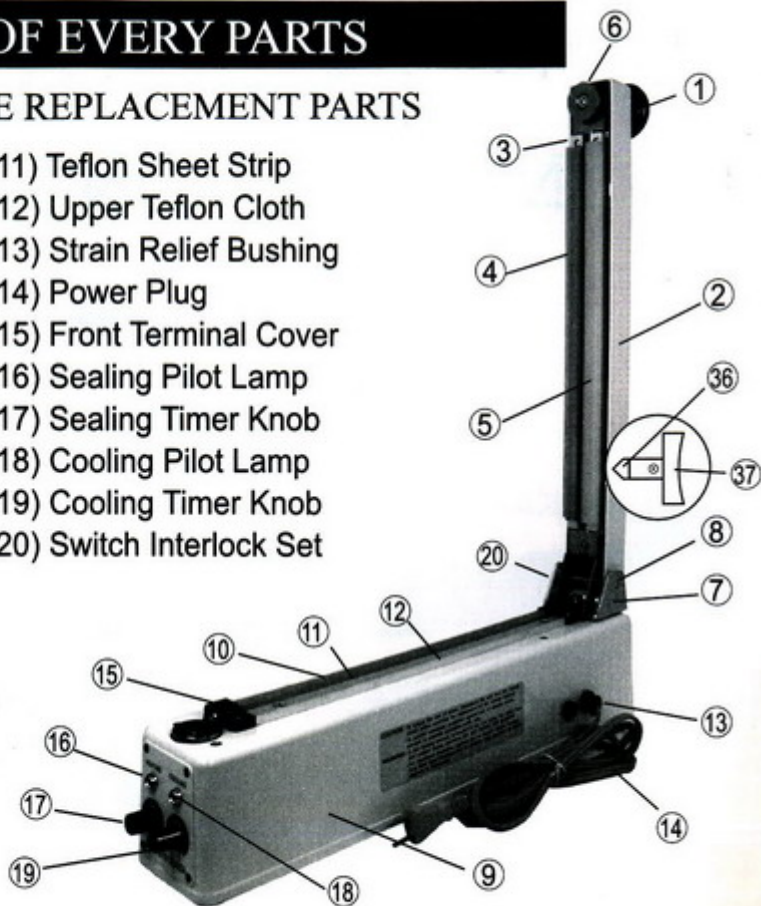

1.

DESCRIPTION OF EVERY PARTS

USE ONLY GENUINE REPLACEMENT PARTS

- | | |
|------------------------------|---------------------------|
| 1) Handle Knob | 11) Teflon Sheet Strip |
| 2) Platen Arm | 12) Upper Teflon Cloth |
| 3) Platen Pressing Spring | 13) Strain Relief Bushing |
| 4) Sealing Rubber Holder | 14) Power Plug |
| 5) Sealing Silicon Rubber | 15) Front Terminal Cover |
| 6) Magnetic Hold Plate | 16) Sealing Pilot Lamp |
| 7) Hinge Pin | 17) Sealing Timer Knob |
| 8) Hinge Bracket | 18) Cooling Pilot Lamp |
| 9) Enclosure Body | 19) Cooling Timer Knob |
| 10) Fixed Teflon Cloth Plate | 20) Switch Interlock Set |

No.	Description	Part Number
1	Handle Knob	
2	Casting Arm	*ARM305MC
3	Platen Pressing Spring	*PLATESPC
4	Sealing Rubber Holder	*PLATEN3C
5	Sealing Silicon Rubber	*SR305MC
6	Magnetic Hold Plate	*MAG-MC
7	Hinge Pin	*PART#7
8	Hinge Bracket	*HINGE3C
9	Enclosure Body	*BD305MC
10	Fixed Teflon Cloth Plate	*MAPLTE3C
11	Teflon Sheet Strip	*TFL305MC
12	Upper Teflon Cloth	*TF305MC
13	Strain Relief Bushing	*CORDHOLD
14	Power Plug	*CORD
15	Front Terminal Cover	*MC#15
16	Sealing Pilot Lamp	
17	Sealing Timer Knob	*KNOB
18	Cooling Pilot Lamp	
19	Cooling Timer Knob	*KNOB
20	Switch Interlock Set	*MC#20
21	Solenoid	*MC#21
22	Solenoid Fixed Plate	*MC#22
23	Transformer	*TR305MC
24	Spring Plate	
25	Limited Switch	*MICRO-H
26	Switch Bracket	*PART#26
27	Switch Insulation	*PART#27
28	Return Spring	*MOVESP3C
29	Variable Resistor	*VRIM
30	Heater Terminal Assembly	*BOW-SET
31	Fuse Holder	*FUSE-F
32	Bottom Cover	*COVER3C
33	PCB Set	*PCB-MC
34	Relay	
35	Rubber Foot	*FOOT-H3
36	Cutting Blade	*BLADE
37	Cutting Handle	*BHOLDER
38	Rubber Knob	