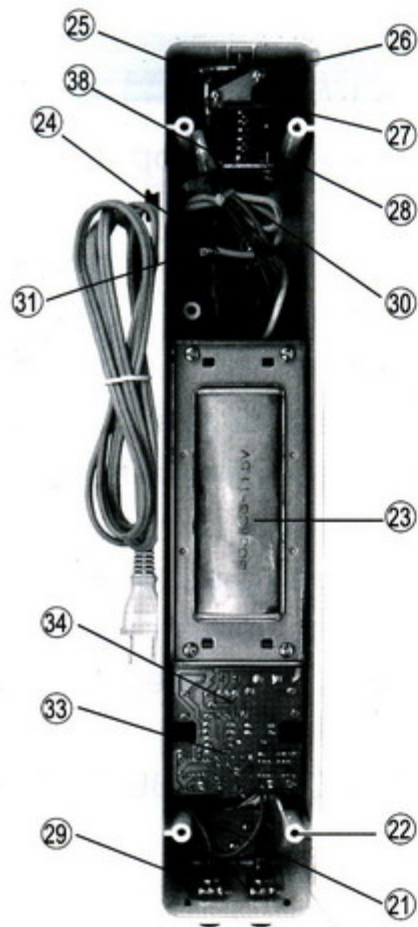

1.

DESCRIPTION OF EVERY PARTS

USE ONLY GENUINE REPLACEMENT PARTS

- | | |
|------------------------------|---------------------------|
| 1) Handle Knob | 11) Teflon Sheet Strip |
| 2) Platen Arm | 12) Upper Teflon Cloth |
| 3) Platen Pressing Spring | 13) Strain Relief Bushing |
| 4) Sealing Rubber Holder | 14) Power Plug |
| 5) Sealing Silicon Rubber | 15) Front Terminal Cover |
| 6) Magnetic Hold Plate | 16) Sealing Pilot Lamp |
| 7) Hinge Pin | 17) Sealing Timer Knob |
| 8) Hinge Bracket | 18) Cooling Pilot Lamp |
| 9) Enclosure Body | 19) Cooling Timer Knob |
| 10) Fixed Teflon Cloth Plate | 20) Switch Interlock Set |

No.	Description	Part Number
1	Handle Knob	
2	Casting Arm	*ARM305MC
3	Platen Pressing Spring	*PLATESPC
4	Sealing Rubber Holder	*PLATEN3C
5	Sealing Silicon Rubber	*SR305MC
6	Magnetic Hold Plate	*MAG-MC
7	Hinge Pin	*PART#7
8	Hinge Bracket	*HINGE3C
9	Enclosure Body	*BD305MC
10	Fixed Teflon Cloth Plate	*MAPLTE3C
11	Teflon Sheet Strip	*TFL305MC
12	Upper Teflon Cloth	*TF305MC
13	Strain Relief Bushing	*CORDHOLD
14	Power Plug	*CORD
15	Front Terminal Cover	*MC#15
16	Sealing Pilot Lamp	
17	Sealing Timer Knob	*KNOB
18	Cooling Pilot Lamp	
19	Cooling Timer Knob	*KNOB
20	Switch Interlock Set	*MC#20
21	Solenoid	*MC#21
22	Solenoid Fixed Plate	*MC#22
23	Transformer	*TR305MC
24	Spring Plate	
25	Limited Switch	*MICRO-H
26	Switch Bracket	*PART#26
27	Switch Insulation	*PART#27
28	Return Spring	*MOVESP3C
29	Variable Resistor	*VRIM
30	Heater Terminal Assembly	*BOW-SET
31	Fuse Holder	*FUSE-F
32	Bottom Cover	*COVER3C
33	PCB Set	*PCB-MC
34	Relay	
35	Rubber Foot	*FOOT-H3
36	Cutting Blade	*BLADE
37	Cutting Handle	*BHOLDER
38	Rubber Knob	