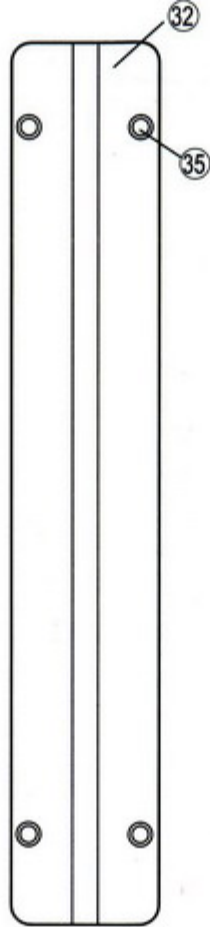

1.

DESCRIPTION OF EVERY PARTS

USE ONLY GENUINE REPLACEMENT PARTS

- | | |
|------------------------------|---------------------------|
| 1) Handle Knob | 11) Teflon Sheet Strip |
| 2) Platen Arm | 12) Upper Teflon Cloth |
| 3) Platen Pressing Spring | 13) Strain Relief Bushing |
| 4) Sealing Rubber Holder | 14) Power Plug |
| 5) Sealing Silicon Rubber | 15) Front Terminal Cover |
| 6) Magnetic Hold Plate | 16) Sealing Pilot Lamp |
| 7) Hinge Pin | 17) Sealing Timer Knob |
| 8) Hinge Bracket | 18) Cooling Pilot Lamp |
| 9) Enclosure Body | 19) Cooling Timer Knob |
| 10) Fixed Teflon Cloth Plate | 20) Switch Interlock Set |

No.	Description	Part Number
1	Handle Knob	
2	Casting Arm	*ARM305MC
3	Platen Pressing Spring	*PLATESPC
4	Sealing Rubber Holder	*PLATEN3C
5	Sealing Silicon Rubber	*SR305MC
6	Magnetic Hold Plate	*MAG-MC
7	Hinge Pin	*PART#7
8	Hinge Bracket	*HINGE3C
9	Enclosure Body	*BD305MC
10	Fixed Teflon Cloth Plate	*MAPLTE3C
11	Teflon Sheet Strip	*TFL305MC
12	Upper Teflon Cloth	*TF305MC
13	Strain Relief Bushing	*CORDHOLD
14	Power Plug	*CORD
15	Front Terminal Cover	*MC#15
16	Sealing Pilot Lamp	
17	Sealing Timer Knob	*KNOB
18	Cooling Pilot Lamp	
19	Cooling Timer Knob	*KNOB
20	Switch Interlock Set	*MC#20
21	Solenoid	*MC#21
22	Solenoid Fixed Plate	*MC#22
23	Transformer	*TR305MC
24	Spring Plate	
25	Limited Switch	*MICRO-H
26	Switch Bracket	*PART#26
27	Switch Insulation	*PART#27
28	Return Spring	*MOVESP3C
29	Variable Resistor	*VRIM
30	Heater Terminal Assembly	*BOW-SET
31	Fuse Holder	*FUSE-F
32	Bottom Cover	*COVER3C
33	PCB Set	*PCB-MC
34	Relay	
35	Rubber Foot	*FOOT-H3
36	Cutting Blade	*BLADE
37	Cutting Handle	*BHOLDER
38	Rubber Knob	